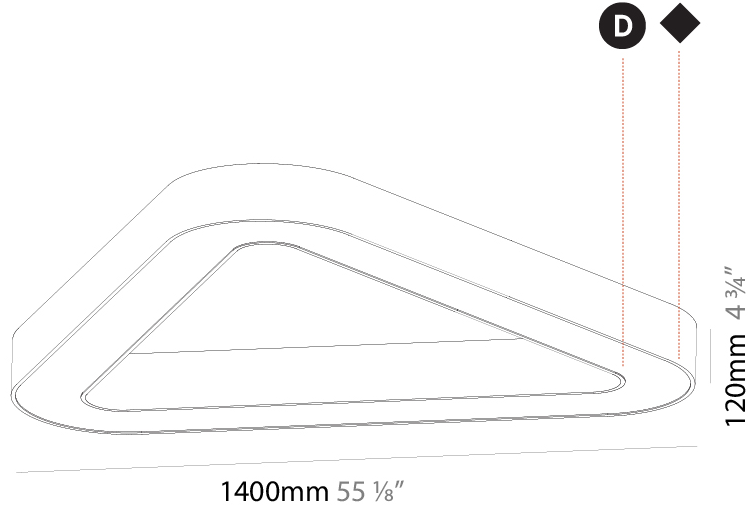

GENERAL

Series: Glorious
Subseries: Glorious Victory
Brand: Prolicht
Division: Architectural
Mounting Type: Surface
Mounting Location: Ceiling
Subcategory: Ambient

PHYSICAL

Shape: Abstract
Length (mm): 1400
Length (in): 55 1/8
Width (mm): 1400
Width (in): 55 1/8
Height (mm): 120
Height (in): 4 3/4
Light Distribution: Direct
Weight (kg): 15.2
Weight (lbs): 33.51
Diffuser: PMMA - Opal or Micro-Prism
Fixture Finish: SSR / BKV / CWI / CRY / HAB / UFT / ITA / RUA / FTG / MYG / LOD / PUS / FRO / FUP / KIA / POP / BLS / SPG / MEY / GOH / GUM / CHC / COM / ABZ / JAG / OBR / MOS / ROR
Fixture Material: Aluminum

ELECTRICAL

Lamp Type: LED (Zhaga Standard)
Input Wattage (W): 60
Total Output Wattage (W): 48 / 38.4 (3500K)
Dimming: Non-Dimming / Phase Dimming (120Vac only) / 0-10V Dimming
Driver Included: Yes
Driver Location: Integrated
Driver Type: Constant Current - 120 / 277Vac
Driver Class: Class 2
Input Voltage (V): 120 - 277
Constant Current (MA): 350 / 1200 (3500K)

LED

Color Temperature (°K): 3000 / 3500 / 4000
Max. Delivered Lumen (lm): 5540 / 5733 / 5850
CRI: >80 CRI
Efficiency (%): 65
Lamp Life (hrs): 50000

OPTICAL

RATINGS AND CERTIFICATIONS

Certified By: Certified for North American Standards
IP rating: IP20