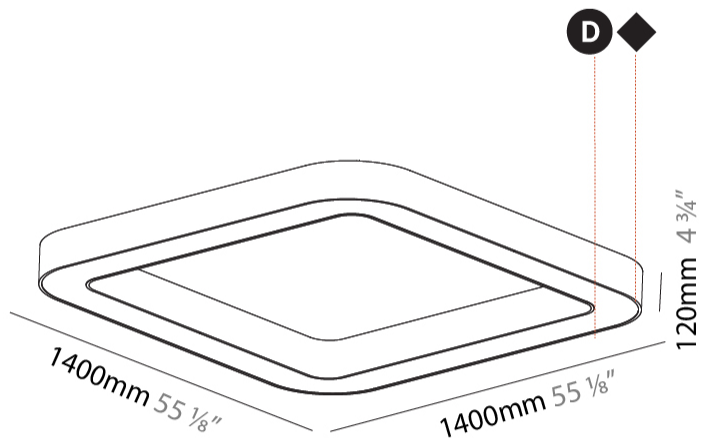

1. To build a product code in our configurator select the specify button on the base model # product page
2. To build a manual product code on this datasheet choose from the options listed below in blue font and add the suffix to the base model #

GENERAL

Series: Glorious
Subseries: Glorious Quantum
Brand: Prolicht
Division: Architectural
Mounting Type: Surface
Mounting Location: Ceiling

PHYSICAL

Length (mm): 1400
Length (in): 55 1/8"
Width (mm): 1400
Width (in): 55 1/8"
Height (mm): 120
Height (in): 4 3/4"
Light Distribution: Direct
Weight (kg): 16.878
Weight (lbs): 37.13
Diffuser: PMMA - Opal or Micro-Prism
Fixture Finish: SSR / BKV / CWI / CRY / HAB / UFT / ITA / RUA / FTG / MYG / LOD / PUS / FRO / FUP / KIA / POP / BLS / SPG / MEY / GOH / GUM / CHC / COM / ABZ / JAG / OBR / MOS / ROR
Fixture Material: Aluminum

ELECTRICAL

Lamp Type: LED (Zhaga Standard)
Input Wattage (W): 80
Total Output Wattage (W): 64 / 51.2 (3500K)
Dimming: Non-Dimming / Phase Dimming (120Vac only) / 0-10V Dimming
Driver Included: Yes
Driver Location: Integrated
Driver Type: Constant Current - 120 / 277Vac
Driver Class: Class 2
Input Voltage (V): 120 - 277
Constant Current (MA): 350 / 800 (3500K)

LED

Color Temperature (°K): 3000 / 3500 / 4000
Max. Delivered Lumen (lm): 7380 / 7644 / 7800
CRI: >80 CRI
Efficiency (%): 65
Lamp Life (hrs): 50000

OPTICAL

RATINGS AND CERTIFICATIONS

Certified By: Certified for North American Standards
IP rating: IP20